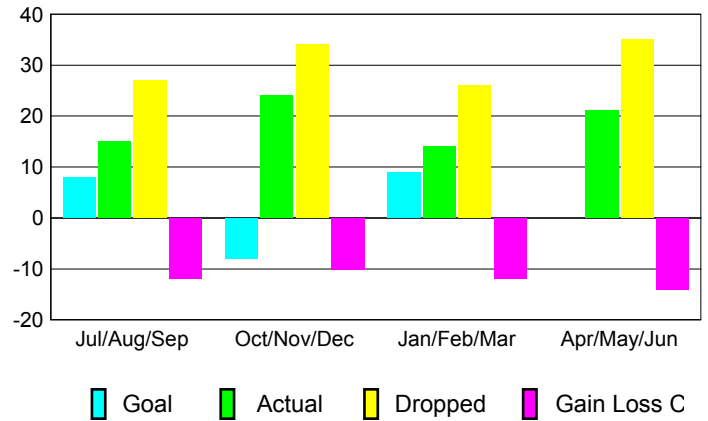

Membership Results 2012-2013
Goal, New, Dropped, Gain/Loss