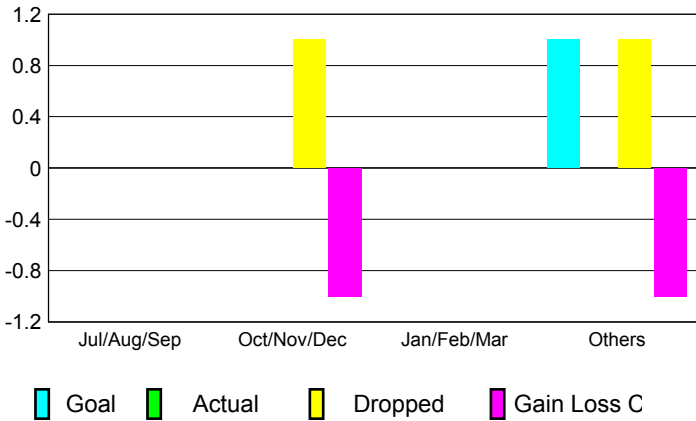

2012-2013 GMT Reports for District (or Undistricted) **District 33 N**

GMT: **ED LECIUS**

Location: **MASSACHUSETTS**

GMT CA: **1**

CLUBS

Month	New Club Goal	Actual New Clubs	Actual Dropped Clubs	Gain/Loss of Clubs
2012-2013				
Jul/Aug/Sep	0	0	0	0
Oct/Nov/Dec	0	0	1	-1
Jan/Feb/Mar	0	0	0	0
Apr/May/June	1	0	1	-1
Totals	1	0	2	-2

MEMBERSHIP

Month	Net Memb Goal	Actual New Memb	Actual Dropped Memb	Gain/Loss of Memb
2012-2013				
Jul/Aug/Sep	8	15	27	-12
Oct/Nov/Dec	-8	24	34	-10
Jan/Feb/Mar	9	14	26	-12
Apr/May/June	0	21	35	-14
Totals	9	74	122	-48

Club Results 2012-2013
Goal, New, Dropped, Gain/Loss